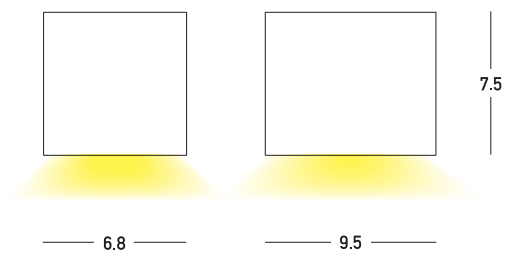

Description

Outdoor Wall light
made of ABS and acrylic
in a sandy black finish.

5213010019923

www.zambelislights.gr | www.zambelislights.com