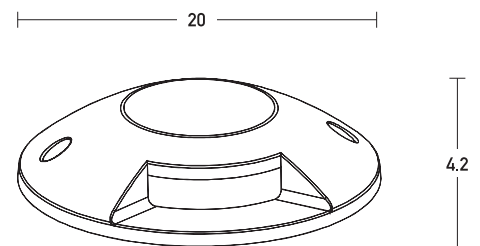

Product Data Sheet

Date: 04/06/2021
www.zambelislights.gr

Code Z69058A

Color: Grey

Outdoor Lighting

Power	6W
Voltage	220-240V
Operating Frequency	50/60Hz
Color Temperature	3000K
Lumen	300Lm
Cri	80
IP	67
IK	10
Dimensions	Ø: 20cm H: 4.2cm
Material	Aluminium
Special Feature	Surface Ground Driver Included

Description

Outdoor Inground Led light by Aluminium
 in Grey color.
 Light for Surface Installation.

5291889065852