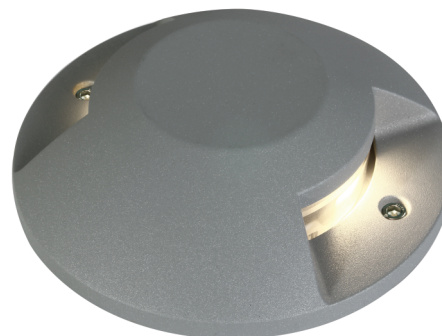

## Product Data Sheet

Date: 04/06/2021  
[www.zambelislights.gr](http://www.zambelislights.gr)

Code Z69058B

Color: Grey

### Outdoor Lighting

Power	2x6W
Voltage	220-240V
Operating Frequency	50/60Hz
Color Temperature	3000K
Lumen	600Lm
Cri	80
IP	67
IK	10
Dimensions	Ø: 20cm H: 4.2cm
Material	Aluminium
Special Feature	Surface Ground Driver Included

### Description

Outdoor Inground Led light by Aluminium  
 in Grey color.  
 Light for Surface Installation.

5291889065838