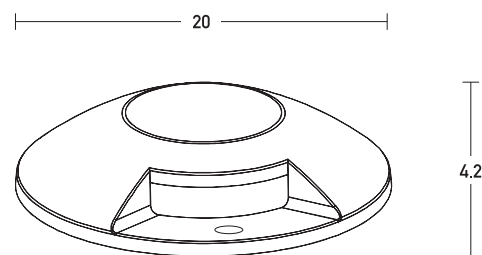

## Product Data Sheet

Date: 04/06/2021  
[www.zambelislights.gr](http://www.zambelislights.gr)

Code Z69058B

Color: Grey

### Outdoor Lighting

Power	2x6W
Voltage	220-240V
Operating Frequency	50/60Hz
Color Temperature	3000K
Lumen	600Lm
Cri	80
IP	67
IK	10
Dimensions	Ø: 20cm H: 4.2cm
Material	Aluminium
Special Feature	Surface Ground Driver Included

### Description

Outdoor Inground Led light by Aluminium  
 in Grey color.  
 Light for Surface Installation.

5291889065838