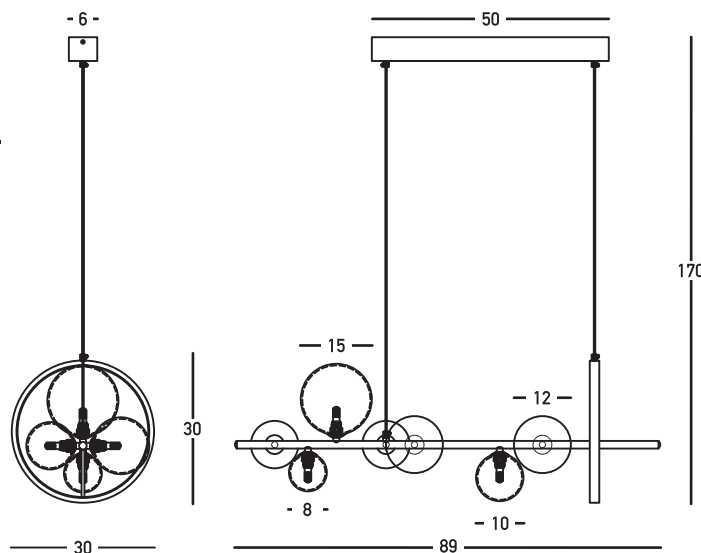

Product Data Sheet

Date: 16/01/2023
www.zambelislights.gr

Code 22063

Color: Sandy Black

Indoor Lighting

LED	14W
Bulb	7x G9 LED
Power	7W MAX / Bulb
Voltage	220-240V
Operating Frequency	50/60Hz
Color Temperature	3000K
Lumen	1900Lm
Cri	80
Dimensions	L: 89cm W: 30cm H: 30cm
Base	L: 89cm W: 30cm H: 30cm
Dimmable Triac	<input type="checkbox"/>
Material	Metal-Aluminum-Glass-Silicon
Glasses	Ø: 15cm Ø: 12cm Ø: 10cm Ø: 8cm
Special Feature	140cm Cable Adjustable
Profile	W: 2cm H: 1cm

Description

Pendant seven-bulbs light with LED lighting ring.
 Made of metal, aluminum, glass and silicone,
 in a sandy black finishing.

www.zambelislights.gr | www.zambelislights.com

5213010018810