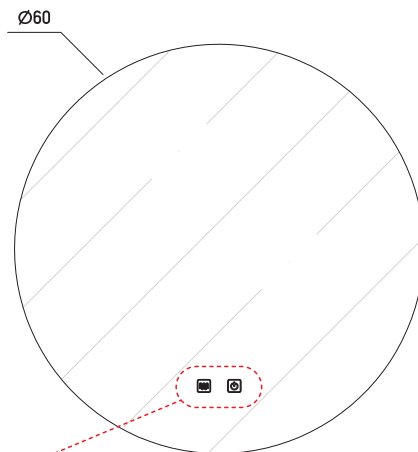

Product Data Sheet

Date: 02/02/2023
www.zambelislights.gr

Code 22067

Color: Mirror

Indoor Lighting

Power	25W
Voltage	220-240V
Operating Frequency	50/60Hz
Color Temperature	4000K
Lumen	2600Lm
Cri	80
IP	54
Dimensions	Ø: 60cm W: 3.5cm
Non Dimmable	<input checked="" type="checkbox"/>
Material	Mirror-Aluminum
Special Feature	Touch Switches
	Anti-fog
	Back Light

Anti Fog and
Back Light
Touch Switches
On the Mirror

Description

Wall-mounted Bathroom Mirror with LED backlight made of mirror and aluminum. It has two touch switches Anti-Fog and On/Off on the mirror.