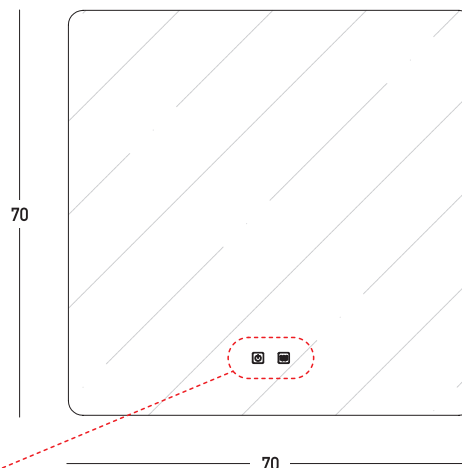

Anti-fog and Back Light
Touch Switches

5213010018872