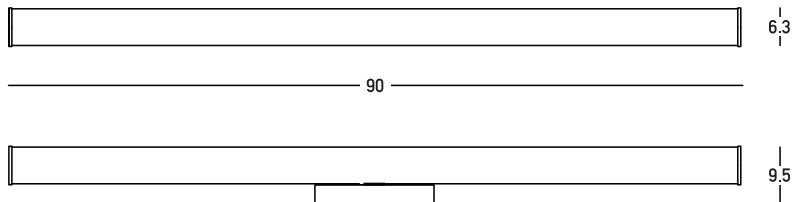

Product Data Sheet

Date: 16/01/2023
www.zambelislights.gr

Code 22086

Color: Chrome

Indoor Lighting

Power	21W
Voltage	220-240V
Operating Frequency	50/60Hz
Color Temperature	3000K
Lumen	2200Lm
Cri	80
Dimensions	L: 9.5cm W: 90cm H: 6.3cm
Base	L: 3cm W: 19.5cm H: 4.5cm
Non Dimmable	<input checked="" type="checkbox"/>
Material	Metal-Aluminum-Acrylic
Special Feature	IP44

Description

Bathroom LED Sconce
 made of metal, aluminum and acrylic,
 in chrome shade.

5213010019022

www.zambelislights.gr | www.zambelislights.com
