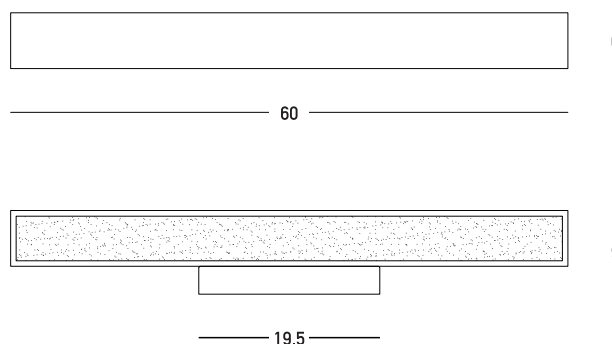

Description

Bathroom Sconce with up/down LED lighting made of metal and acrylic, in a black matte finish.

5213010019046

www.zambelislights.gr | www.zambelislights.com