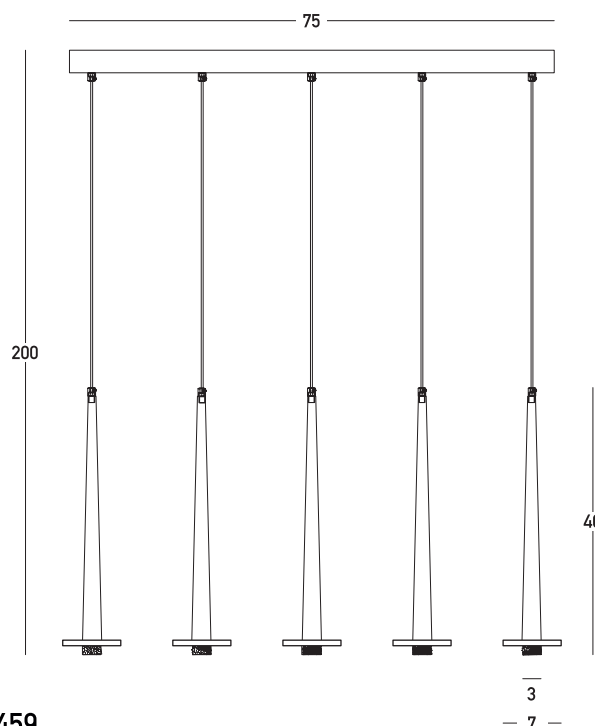

Product Data Sheet

Date: 16/01/2023
www.zambelislights.gr

Code 22112

Color: Sandy Black

White Marble

Indoor Lighting

Power	15W
Voltage	220-240V
Operating Frequency	50/60Hz
Color Temperature	3000K
Lumen	880Lm
Cri	90
Dimensions	L: 75cm W: 6cm H: 200cm
Base	L: 75cm W: 6cm H: 3.5cm
Dimmable Triac	<input type="radio"/>
Material	Metal-Aluminum-Acrylic-Marble
Special Feature	150cm Cable Adjustable
Cones Dimensions	Ø: 7cm H: 40cm

Description

Pendant five-cones LED light in rail arrangement made of metal, aluminum, acrylic and white marble, in a sandy black finishing.

www.zambelislights.gr | www.zambelislights.com

5213010019459