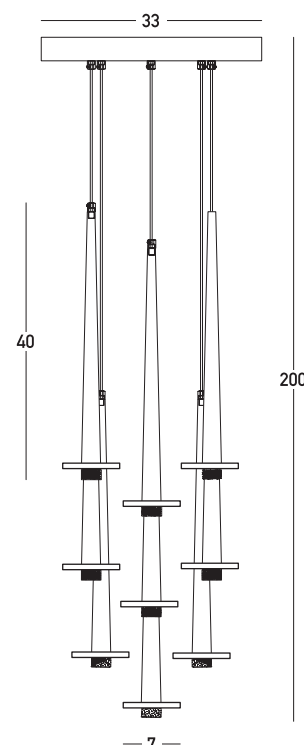

Product Data Sheet

Date: 16/01/2023
www.zambelislights.gr

Code 22113

Color: Sandy Black

White Marble

Indoor Lighting

Power	27W
Voltage	220-240V
Operating Frequency	50/60Hz
Color Temperature	3000K
Lumen	2772Lm
Cri	90
Dimensions	Ø: 33cm H: 200cm
Base	Ø: 33cm H: 3.5cm
Dimmable Triac	☉
Material	Metal-Aluminum-Acrylic-Marble
Special Feature	150cm Cable Adjustable
Cones Dimensions	Ø: 7cm H: 40cm

Description

Pendant nine-cones LED light made of metal, aluminum, acrylic and white marble, in a sandy black finishing.

5213010019466

www.zambelislights.gr | www.zambelislights.com