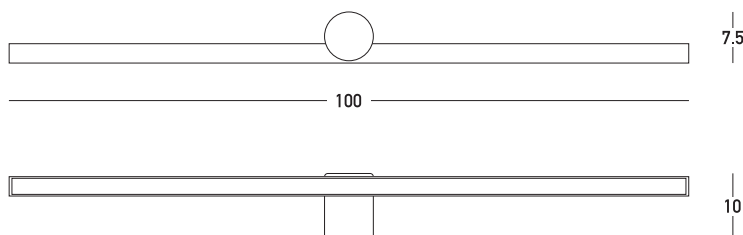

Product Data Sheet

Date: 16/01/2023
www.zambelislights.gr

Code 22126

Color: Sandy Black

Indoor Lighting

Power	21W
Voltage	220-240V
Operating Frequency	50/60Hz
Color Temperature	3000K
Lumen	3000Lm
Cri	81
Dimensions	L: 10cm W: 100cm H: 7.5cm
Base	Ø: 7.5cm L: 10cm
Non Dimmable	
Material	Aluminum-Acrilic
Profile	W: 2.2cm H: 2.5cm
Special Feature	IP54

Description

Bathroom LED Sconce
 made of metal and acrylic,
 in a sandy black shade.

5213010019718

www.zambelislights.gr | www.zambelislights.com
