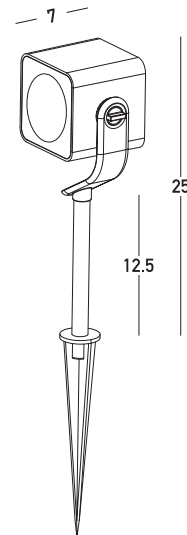

Product Data Sheet

Date: 09/02/2023
www.zambelislights.gr

Code E286

Color: Graphite

Outdoor Lighting

Power	12W
Voltage	220-240V
Operating Frequency	50/60Hz
Color Temperature	3000K
Lumen	780Lm
Cri	80
IP	65
Dimensions	L: 7cm W: 7cm H: 25cm
Base	Ø: 6cm H: 0.5cm
Beam Angle	40°
Material	Aluminum-Tempered Glass
Special Feature	Spike & Base Included
	Waterproof Connector Included
	Movable Spot

Description

Garden LED light with spike and base, made of aluminum and tempered glass, in a graphite shade.

5213010017950

www.zambelislights.gr | www.zambelislights.com
