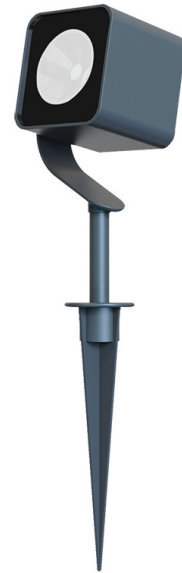

Product Data Sheet

Date: 09/02/2023
www.zambelislights.gr

Code E286

Color: Graphite

Outdoor Lighting

Power	12W
Voltage	220-240V
Operating Frequency	50/60Hz
Color Temperature	3000K
Lumen	780Lm
Cri	80
IP	65
Dimensions	L: 7cm W: 7cm H: 25cm
Base	Ø: 6cm H: 0.5cm
Beam Angle	40°
Material	Aluminum-Tempered Glass
Special Feature	Spike & Base Included
	Waterproof Connector Included
	Movable Spot

Description

Garden LED light with spike and base, made of aluminum and tempered glass, in a graphite shade.

5213010017950

www.zambelislights.gr | www.zambelislights.com
