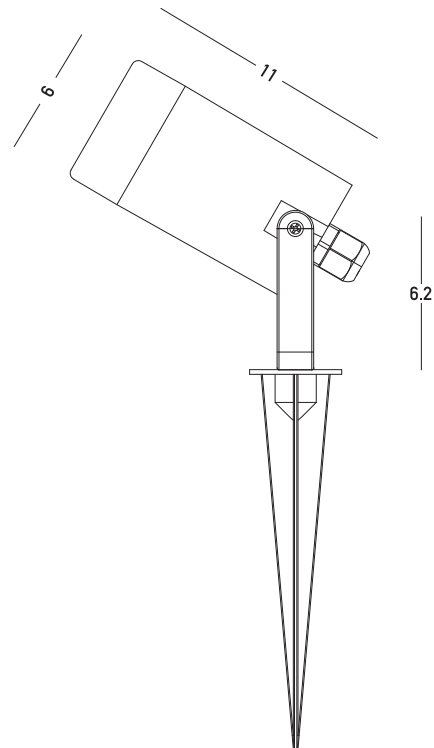

Product Data Sheet

Date: 13/01/2023
www.zambelislights.gr

Code E312

Color: Black

Outdoor Lighting

Bulb	1x GU10 LED
Power	7W MAX
Voltage	220-240V
Operating Frequency	50/60Hz
IP	54
Dimensions	Ø: 6cm L: 11cm H: 6.2cm
Material	ABS-PC Diffuser
Special Feature	Spike Included
	Movable

Description

Garden light with spike,
 made of ABS and PC diffuser,
 in black color.

5213010019985