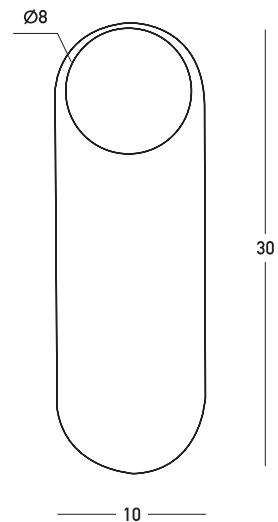

Product Data Sheet

Date: 02/02/2023
www.zambelislights.gr

Code H64-B

Color: Black Matte

Indoor Lighting

Bulb	1x G9 LED
Power	9W MAX
Voltage	220-240V
Operating Frequency	50/60Hz
Dimensions	L: 12cm W: 10cm H: 30cm
Opal Glass	Ø: 8cm
Material	Metal-Opal Glass

Description

Indoor Sconce
 made of metal and white opal glass,
 in a black matte finish.

5213010011149

www.zambelislights.gr | www.zambelislights.com