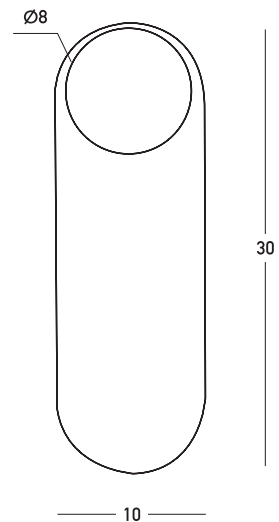

Product Data Sheet

Date: 02/02/2023
www.zambelislights.gr

Code H64

Color: Gold Matte

Indoor Lighting

Bulb	1x G9 LED
Power	9W MAX
Voltage	220-240V
Operating Frequency	50/60Hz
Dimensions	L: 12cm W: 10cm H: 30cm
Opal Glass	Ø: 8cm
Material	Metal-Opal Glass

Description

Indoor Sconce
 made of metal and white opal glass,
 in a gold matte finish.

www.zambelislights.gr | www.zambelislights.com