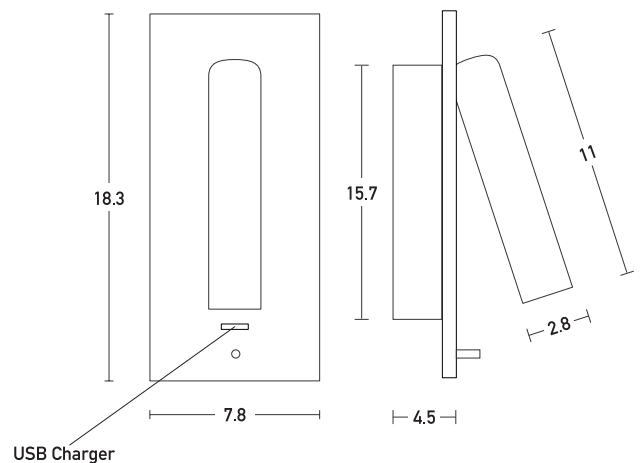

### Indoor Hotel Lighting

Power	3W
Voltage	220-240V
Operating Frequency	50/60Hz
Color Temperature	3000K
Lumen	240Lm
Cri	80
Dimensions	L: 4-12.5cm W: 7.8cm H: 18.3cm
Depth	4.5cm
Non Dimmable	<input checked="" type="checkbox"/>
Switch	On/Off
Material	Metal - Aluminium
Cutting Hole	15.8 x 5.7cm
Special Feature	USB Charger
	Stick Ø: 2.8cm H: 11cm

### Description

Indoor Wall Hotel Led Light by Metal and Aluminium  
 in Black Matt color.  
 Light with USB Charger.

5213010013808