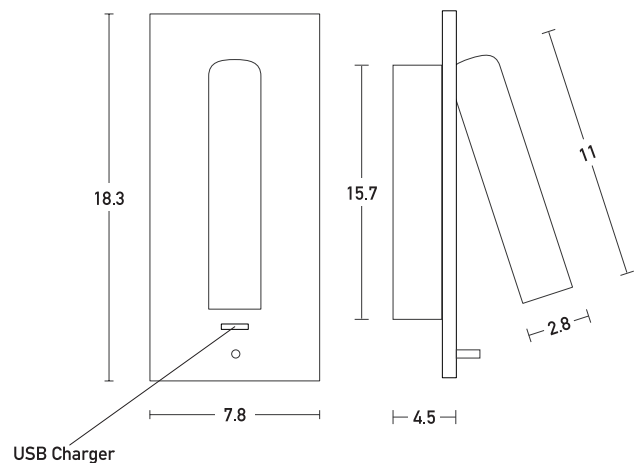

Product Data Sheet

Date: 05/07/2021
www.zambelislights.gr

Code H66

Color: Chrome Matt

Indoor Hotel Lighting

Power	3W
Voltage	220-240V
Operating Frequency	50/60Hz
Color Temperature	3000K
Lumen	240Lm
Cri	80
Dimensions	L: 4-12.5cm W: 7.8cm H: 18.3cm
Depth	4.5cm
Non Dimmable	<input checked="" type="checkbox"/>
Switch	On/Off
Material	Metal - Aluminium
Cutting Hole	15.8 x 5.7cm
Special Feature	USB Charger
	Stick Ø: 2.8cm H: 11cm

Description

Indoor Wall Hotel Led Light by Metal and Aluminium in Chrome Matt color.
 Light with USB Charger.

5213010013815