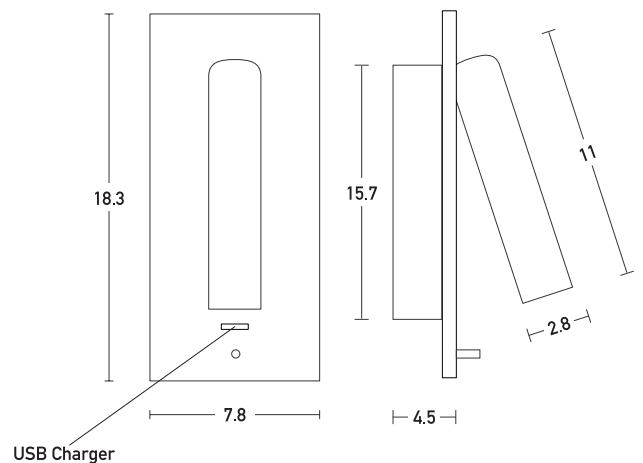

Product Data Sheet

Date: 05/07/2021
www.zambelislights.gr

Code H67

Color: Brushed Brass

Indoor Hotel Lighting

Power	3W
Voltage	220-240V
Operating Frequency	50/60Hz
Color Temperature	3000K
Lumen	240Lm
Cri	80
Dimensions	L: 4-12.5cm W: 7.8cm H: 18.3cm
Depth	4.5cm
Non Dimmable	<input checked="" type="checkbox"/>
Switch	On/Off
Material	Metal - Aluminium
Cutting Hole	15.8 x 5.7cm
Special Feature	USB Charger
	Stick Ø: 2.8cm H: 11cm

Description

Indoor Wall Hotel Led Light by Metal and Aluminium in Brushed Brass color.
 Light with USB Charger.

5213010013822