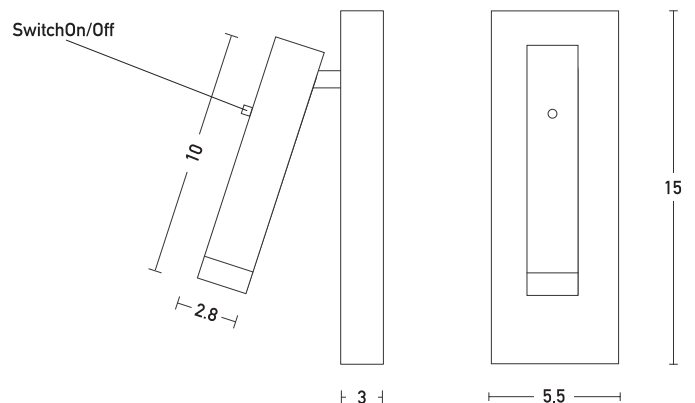

Description

Indoor Wall Hotel Led Light by Metal and Aluminium in Brushed Brass color.