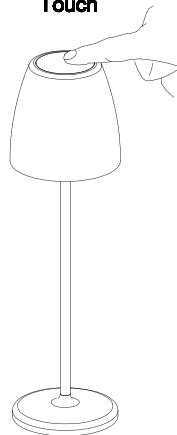

A

Firstly, charge the lamp with the 1A charger in the attachment bag for 4-5 hours .

| Red (Charging) | Green (Full) |
|-------------------|-----------------|
| | |

B

Secondly , to turn on/off the lamp, please touch the switch on the top.

Touch

C

The lamp is dimmable.

Long press