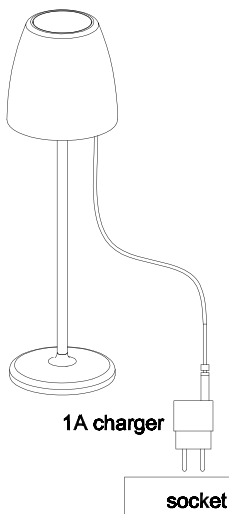

A

Firstly, charge the lamp with the 1A charger in the attachment bag for 4-5 hours .

| Red (Charging) | Green (Full) |
|-------------------|-----------------|
| | |

B

Secondly , to turn on/off the lamp, please touch the switch on the top.

Touch

C

The lamp is dimmable.

Long press