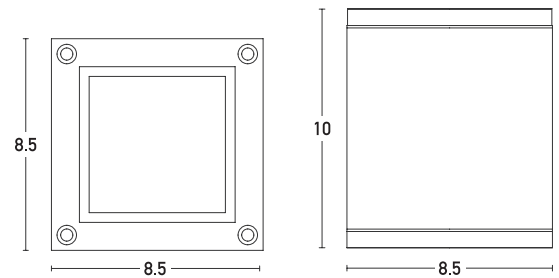

Product Data Sheet

Date: 08/07/2021
www.zambelislights.gr

Code E269

Color: Graphite

Outdoor Lighting

Bulb	1xGU10
Power	MAX 35W
Voltage	220-240V
Operating Frequency	50/60Hz
IP	65
Dimensions	L: 8.5cm W: 8.5cm H: 10cm
Material	Aluminium

Description

Outdoor Ceiling 1xGU10 Light
 by Aluminium in Graphite color.

5213010013402