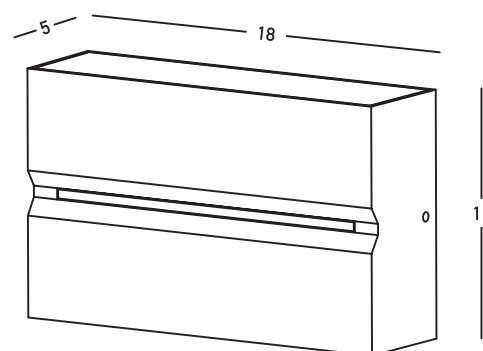

Product Data Sheet

Date: 03/02/2023
www.zambelislights.gr

Code E272

Color: Graphite

Outdoor Lighting

Power	15W
Voltage	220-240V
Operating Frequency	50/60Hz
Color Temperature	3000K
Lumen	800Lm
Cri	80
IP	54
Dimensions	L: 5cm W: 18cm H: 11cm
Beam Angle	30°
Material	Aluminum-Tempered Glass- PC Diffuser
Special Feature	Up & Down Lighting 12x SMD LED

Description

Outdoor Wall light with integrated LED, front, up and down lighting.

Made of aluminum, tempered glass and PC Diffuser, in a graphite finish.

5213010017813

www.zambelislights.gr | www.zambelislights.com