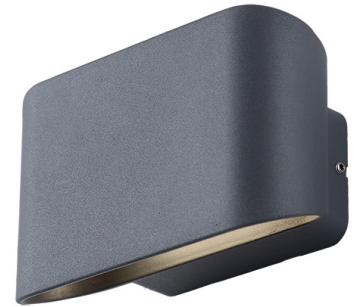

Product Data Sheet

Date: 03/02/2023
www.zambelislights.gr

Code E274

Color: Graphite

Outdoor Lighting

Power	11W
Voltage	220-240V
Operating Frequency	50/60Hz
Color Temperature	3000K
Lumen	900Lm
Cri	80
IP	54
Dimensions	L: 10cm W: 16cm H: 7.7cm
Material	Aluminum-PC Diffuser
Special Feature	Up & Down Lighting

Description

Outdoor Wall light with integrated LED, it has up and down lighting. Made of aluminum and PC Diffuser, in a graphite finish.

5213010017837