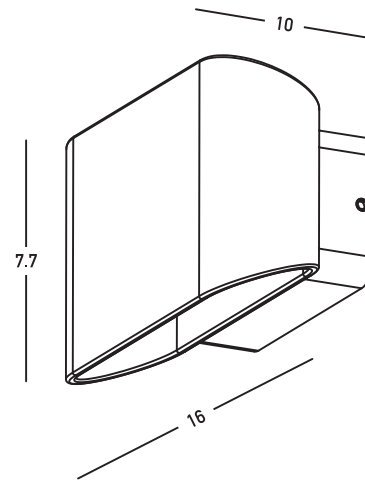

Product Data Sheet

Date: 03/02/2023
www.zambelislights.gr

Code E274

Color: Graphite

Outdoor Lighting

Power	11W
Voltage	220-240V
Operating Frequency	50/60Hz
Color Temperature	3000K
Lumen	900Lm
Cri	80
IP	54
Dimensions	L: 10cm W: 16cm H: 7.7cm
Material	Aluminum-PC Diffuser
Special Feature	Up & Down Lighting

Description

Outdoor Wall light with integrated LED, it has up and down lighting. Made of aluminum and PC Diffuser, in a graphite finish.

5213010017837