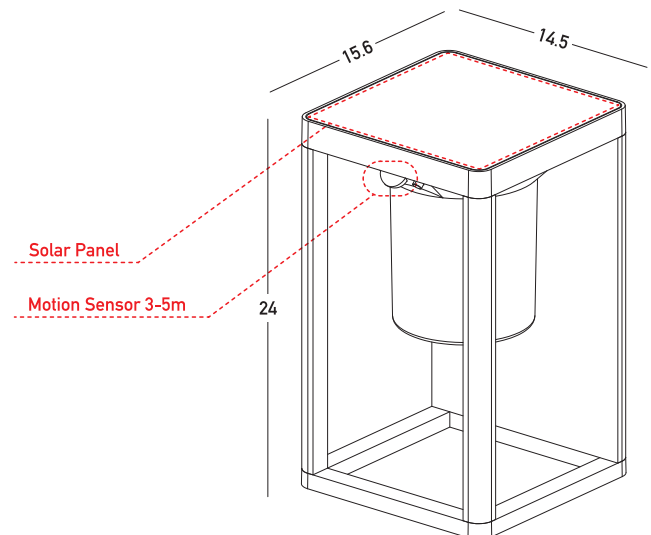

Product Data Sheet

Date: 10/02/2023
www.zambelislights.gr

Code E295

Color: Graphite

Outdoor Lighting

Power	2W
Voltage	220-240V
Operating Frequency	50/60Hz
Color Temperature	3000K
Lumen	300Lm
Cri	80
IP	65
Dimensions	L: 15.6cm W: 14.5cm H: 24cm
Material	Aluminum-PC Diffuser
Special Feature	Solar Panel
	3 Different Lighting Ways
	Motion Sensor Distance 3-5m

Description

Outdoor Wall light with integrated LED, made of Aluminum and PC Diffuser in a graphite finish. It has solar panel and motion sensor distance 3-5m.

5213010019381

www.zambelislights.gr | www.zambelislights.com
