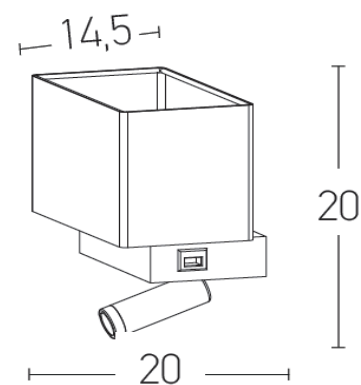

Material: Metal-Aluminium-fabric Shade

Shade : 20cm x 11cm x 12cm

Diameter: Stick: 2.8cm x 8.5cm/Base: 12cm

Special Feature: 2xSwitch On/Off

Height: 20cm

Length: 20cm

Net Weight: 1.5Kg

Description