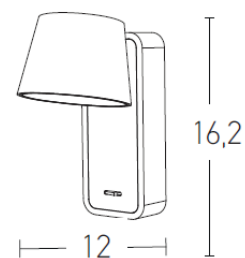

### H-61 | Wall lamp

Build in Led :	7W LED, 3000 K, 85Lumen/W
Voltage:	220-240V
Operating Frequency:	50/60HZ
IP:	IP20
Class:	I
Color:	Sandy Black-Brown Wood
Material:	Metal- Aluminium
Width:	12cm
Height:	16.2cm
Shade Diameter:	8.5cm x 6.5cm
Base:	15cm x 6cm
Special Features:	Switch: On/Off
Net Weight:	0.6Kg

## Description

Movable Wall lamp with Build in Led made by Metal & Aluminium in Sandy Black-Brown Wood finish.

**LED**  
LIGHTING

5213007835987

**CE**

PRODUCT DATA SHEET