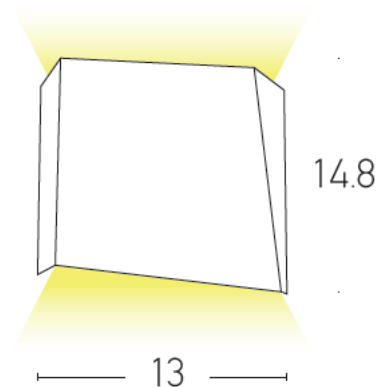

### E114 Wall lamp

Bulb: 2x3W LED, 3000K, 90Lumen/W

Voltage: 220-240V

Operating Frequency: 50-60Hz

IP: IP54

Class: I

Material: Aluminium-Glass Diffuser

Color: Graphite

Length: 13cm

Height: 14.8cm

Width: 11cm

Net Weight: 0.65Kg