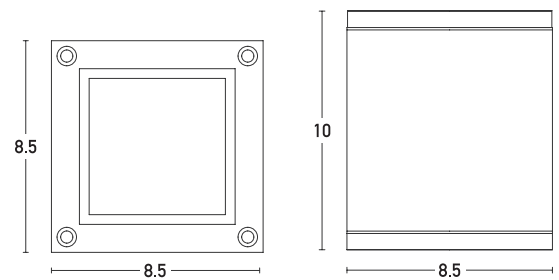

Description

Outdoor Ceiling 1xGU10 Light
by Aluminium in Sandy White color.